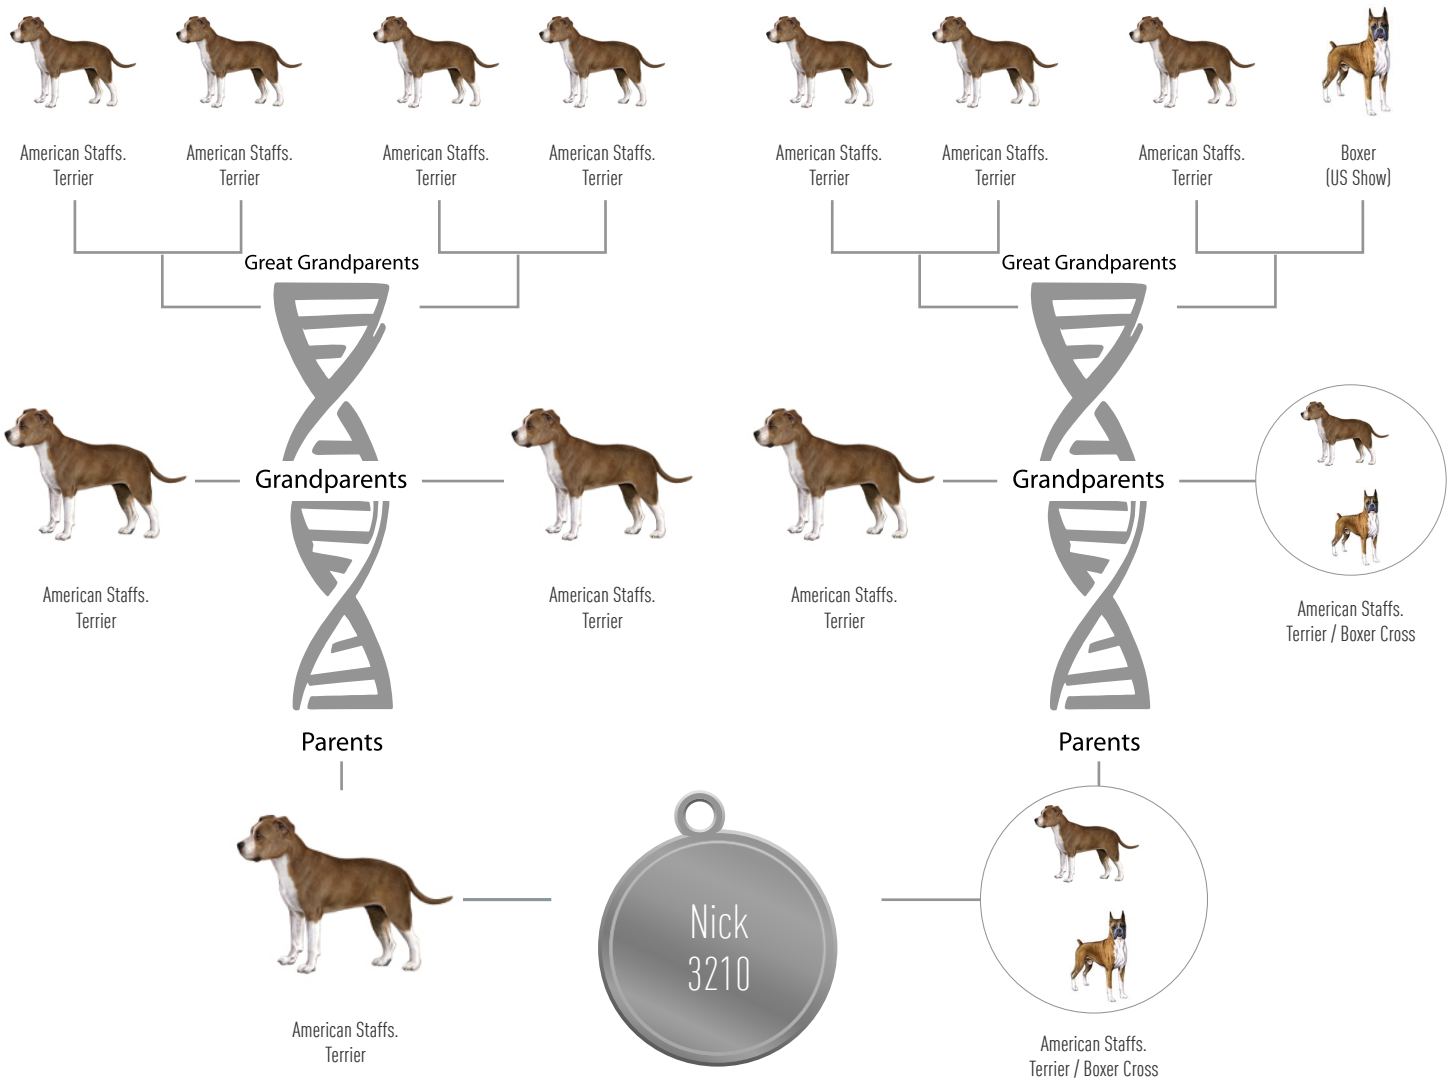

# GENEALOGY FINDINGS

## What breeds make up Nick 3210?

The chart below summarizes the predicted last three generations of Nick 3210's ancestry based on the Wisdom Panel ancestry analyses performed on Nick 3210's DNA data. The summary of the data supports the observation that Nick 3210's genetic profile may match that of a purebred American Staffordshire Terrier, however, it is not completely conclusive. This may occur with dogs from a foreign or rare family line which have been bred away from the purebred American Staffordshire Terrier families represented in the Wisdom Panel database or it may be that Nick 3210 has some recent ancestry from other breeds.

NICK 3210

4 2 9 5 5 8 3